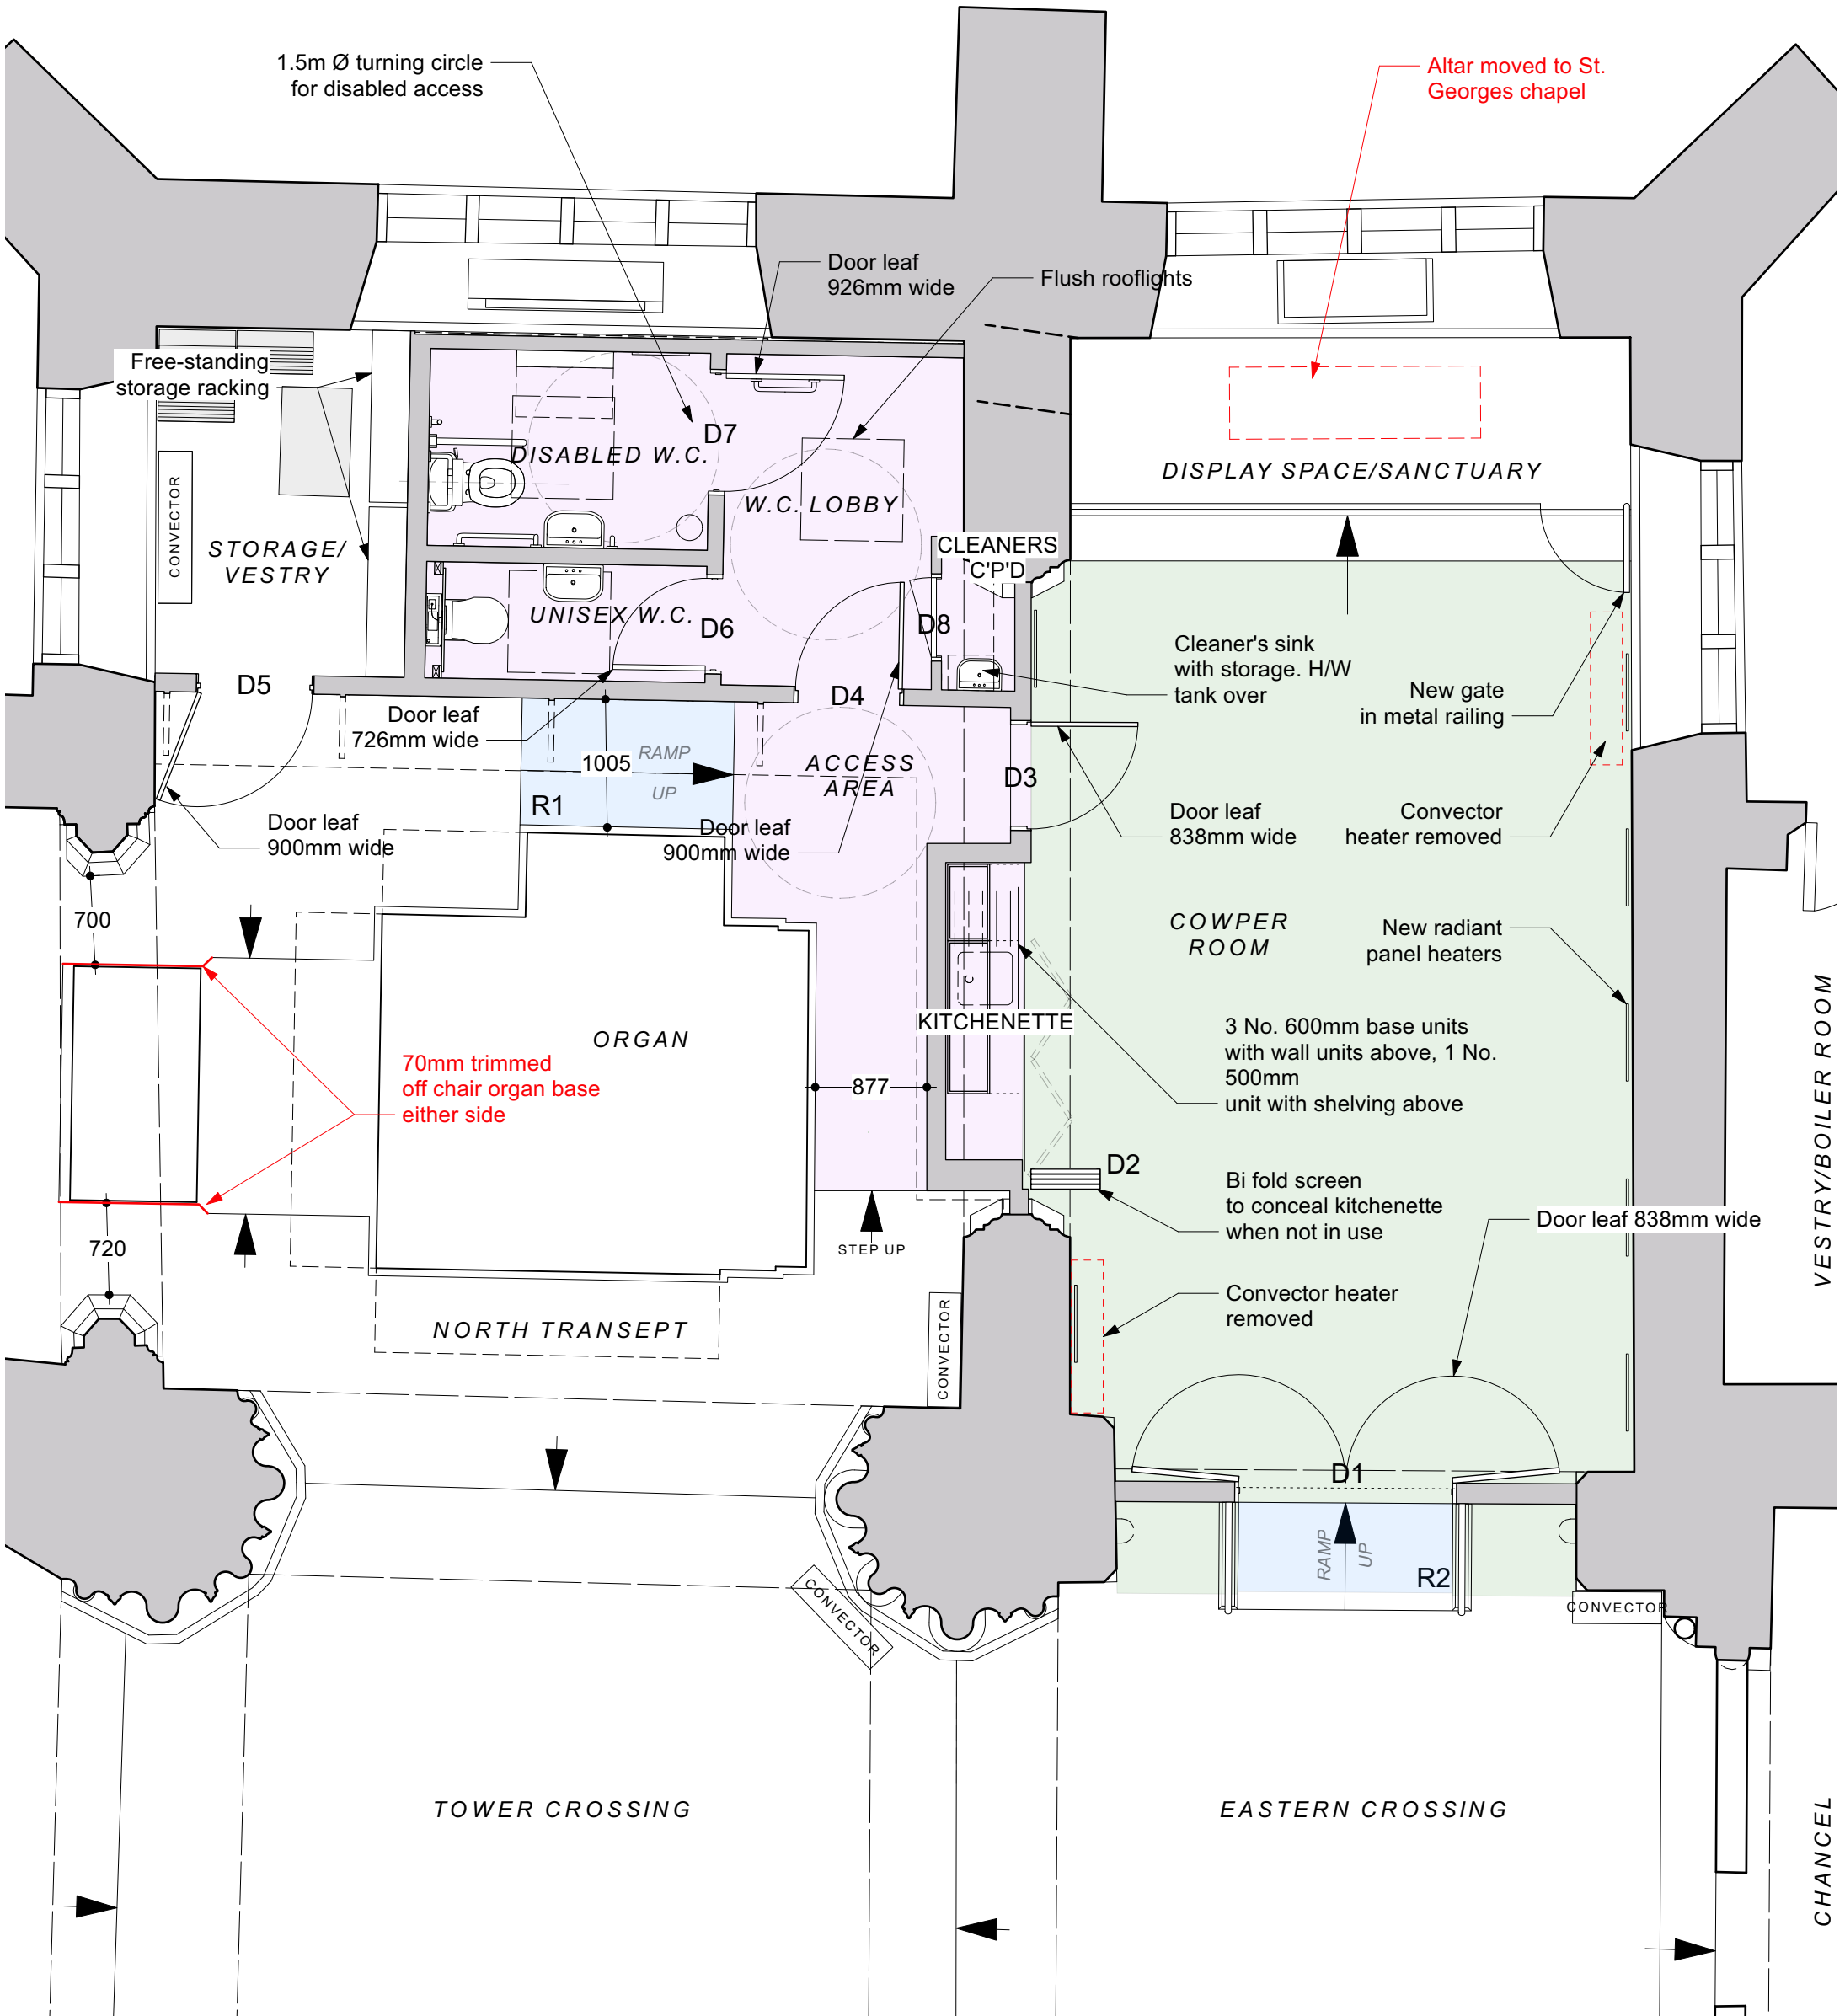

Re-Laid Stone Floor
  New Levelled Floor
  New Ramps

## GROUND FLOOR PLAN 1:50

- 4 Rooflights changed to flush. Convector heaters omitted and new radiant heaters shown. SMJ 23/06/2023
- 3 Faculty/tender issue. SMJ 19/10/2022

**NICHOLAS VANBURGH**

2a Esdelle Street, Norwich NR3 3BN  
01603 928 506 / 07854 939 411  
nicholas@nicholasvanburgh.co.uk

**Drawing No: SND21.12.4**

Scale: 1:50 @ A3

Date: 03/12/2021

Drawn by: SMJ